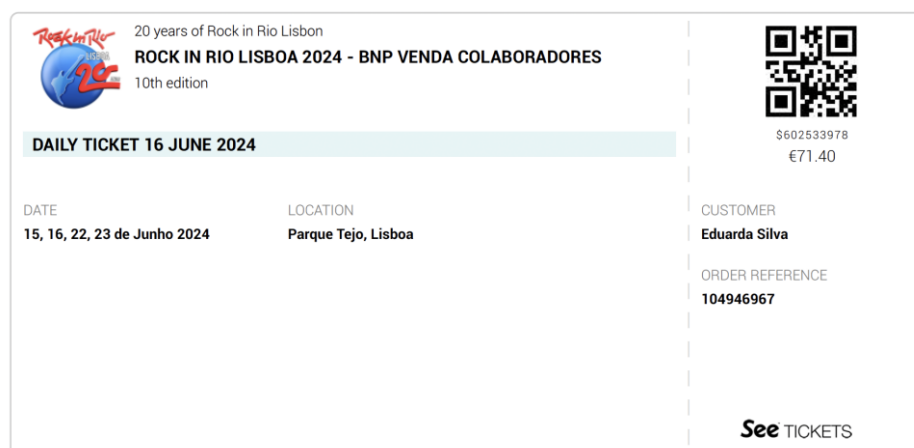

10. On the day of the festival, you can present the ticket either digitally or printed (preferably digitally) at the entrance.